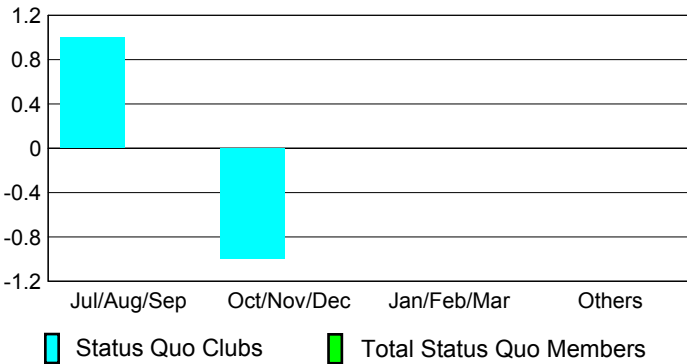

GMT: **Ricardo Shoiti Komatsu**

Location: **BRAZIL**

GMT CA: **3**

CLUBS

Month	New Club Goal	Actual New Clubs	Actual Dropped Clubs	Gain/Loss of Clubs
2012-2013				
Jul/Aug/Sep		0	1	-1
Oct/Nov/Dec		1	1	0
Jan/Feb/Mar		0	0	0
Apr/May/June		0	0	0
Totals		1	2	-1

Club Results 2012-2013

Goal, New, Dropped, Gain/Loss

YTD Status Quo Clubs 2012-2013

Status Quo Clubs Compared to Status Quo Members

Club Gain/Loss 2012-2013

MEMBERSHIP

Month	Net Memb Goal	Actual New Memb	Actual Dropped Memb	Gain/Loss of Memb
2012-2013				
Jul/Aug/Sep		27	50	-23
Oct/Nov/Dec		87	35	52
Jan/Feb/Mar		7	18	-11
Apr/May/June		63	41	22
Totals		184	144	40