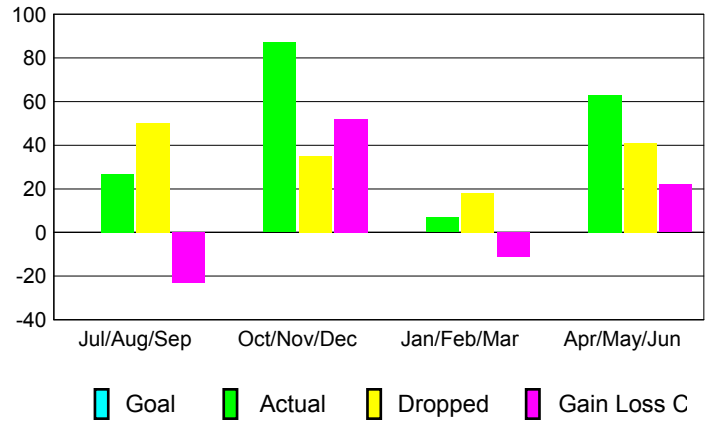

GMT: **Ricardo Shoiti Komatsu**

Location: **BRAZIL**

GMT CA: **3**

CLUBS

Month	New Club Goal	Actual New Clubs	Actual Dropped Clubs	Gain/Loss of Clubs
2012-2013				
Jul/Aug/Sep		0	1	-1
Oct/Nov/Dec		1	1	0
Jan/Feb/Mar		0	0	0
Apr/May/June		0	0	0
Totals		1	2	-1

Club Results 2012-2013

Goal, New, Dropped, Gain/Loss

YTD Status Quo Clubs 2012-2013

Status Quo Clubs Compared to Status Quo Members

Club Gain/Loss 2012-2013

MEMBERSHIP

Month	Net Memb Goal	Actual New Memb	Actual Dropped Memb	Gain/Loss of Memb
2012-2013				
Jul/Aug/Sep		27	50	-23
Oct/Nov/Dec		87	35	52
Jan/Feb/Mar		7	18	-11
Apr/May/June		63	41	22
Totals		184	144	40

Membership Results 2012-2013

Goal, New, Dropped, Gain/Loss

Gender Comparison 2012-2013

Membership Gain/Loss 2012-2013