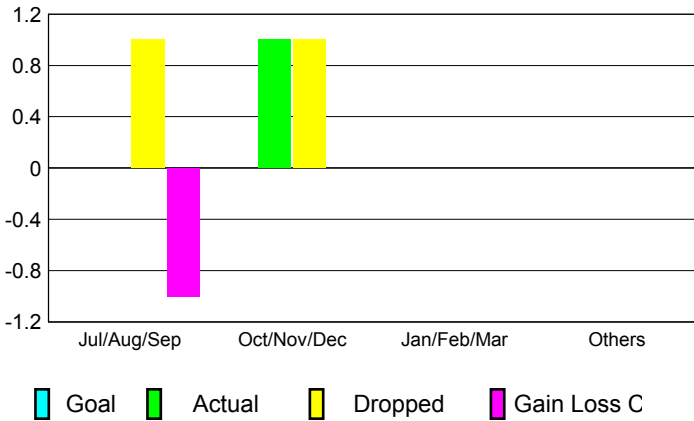

GMT: **Ricardo Shoiti Komatsu**

Location: **BRAZIL**

GMT CA: **3**

CLUBS

Month	New Club Goal	Actual New Clubs	Actual Dropped Clubs	Gain/Loss of Clubs
2012-2013				
Jul/Aug/Sep		0	1	-1
Oct/Nov/Dec		1	1	0
Jan/Feb/Mar		0	0	0
Apr/May/June		0	0	0
Totals		1	2	-1

Club Results 2012-2013

Goal, New, Dropped, Gain/Loss

YTD Status Quo Clubs 2012-2013

Status Quo Clubs Compared to Status Quo Members

Club Gain/Loss 2012-2013

MEMBERSHIP

Month	Net Memb Goal	Actual New Memb	Actual Dropped Memb	Gain/Loss of Memb
2012-2013				
Jul/Aug/Sep		27	50	-23
Oct/Nov/Dec		87	35	52
Jan/Feb/Mar		7	18	-11
Apr/May/June		63	41	22
Totals		184	144	40