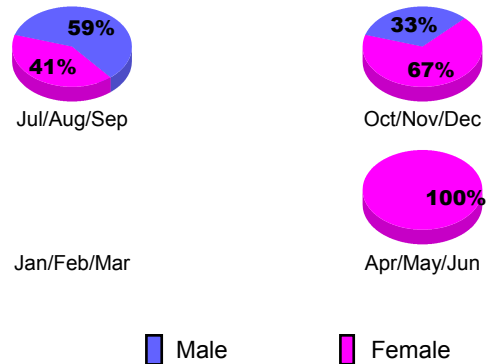

Club Results 2012-2013

Goal, New, Dropped, Gain/Loss

YTD Status Quo Clubs 2012-2013

Status Quo Clubs Compared to Status Quo Members

Club Gain/Loss 2012-2013

MEMBERSHIP

Month	Net Memb Goal	Actual New Memb	Actual Dropped Memb	Gain/Loss of Memb
2012-2013				
Jul/Aug/Sep		27	50	-23
Oct/Nov/Dec		87	35	52
Jan/Feb/Mar		7	18	-11
Apr/May/June		63	41	22
Totals		184	144	40

Membership Results 2012-2013

Goal, New, Dropped, Gain/Loss

Gender Comparison 2012-2013

Membership Gain/Loss 2012-2013